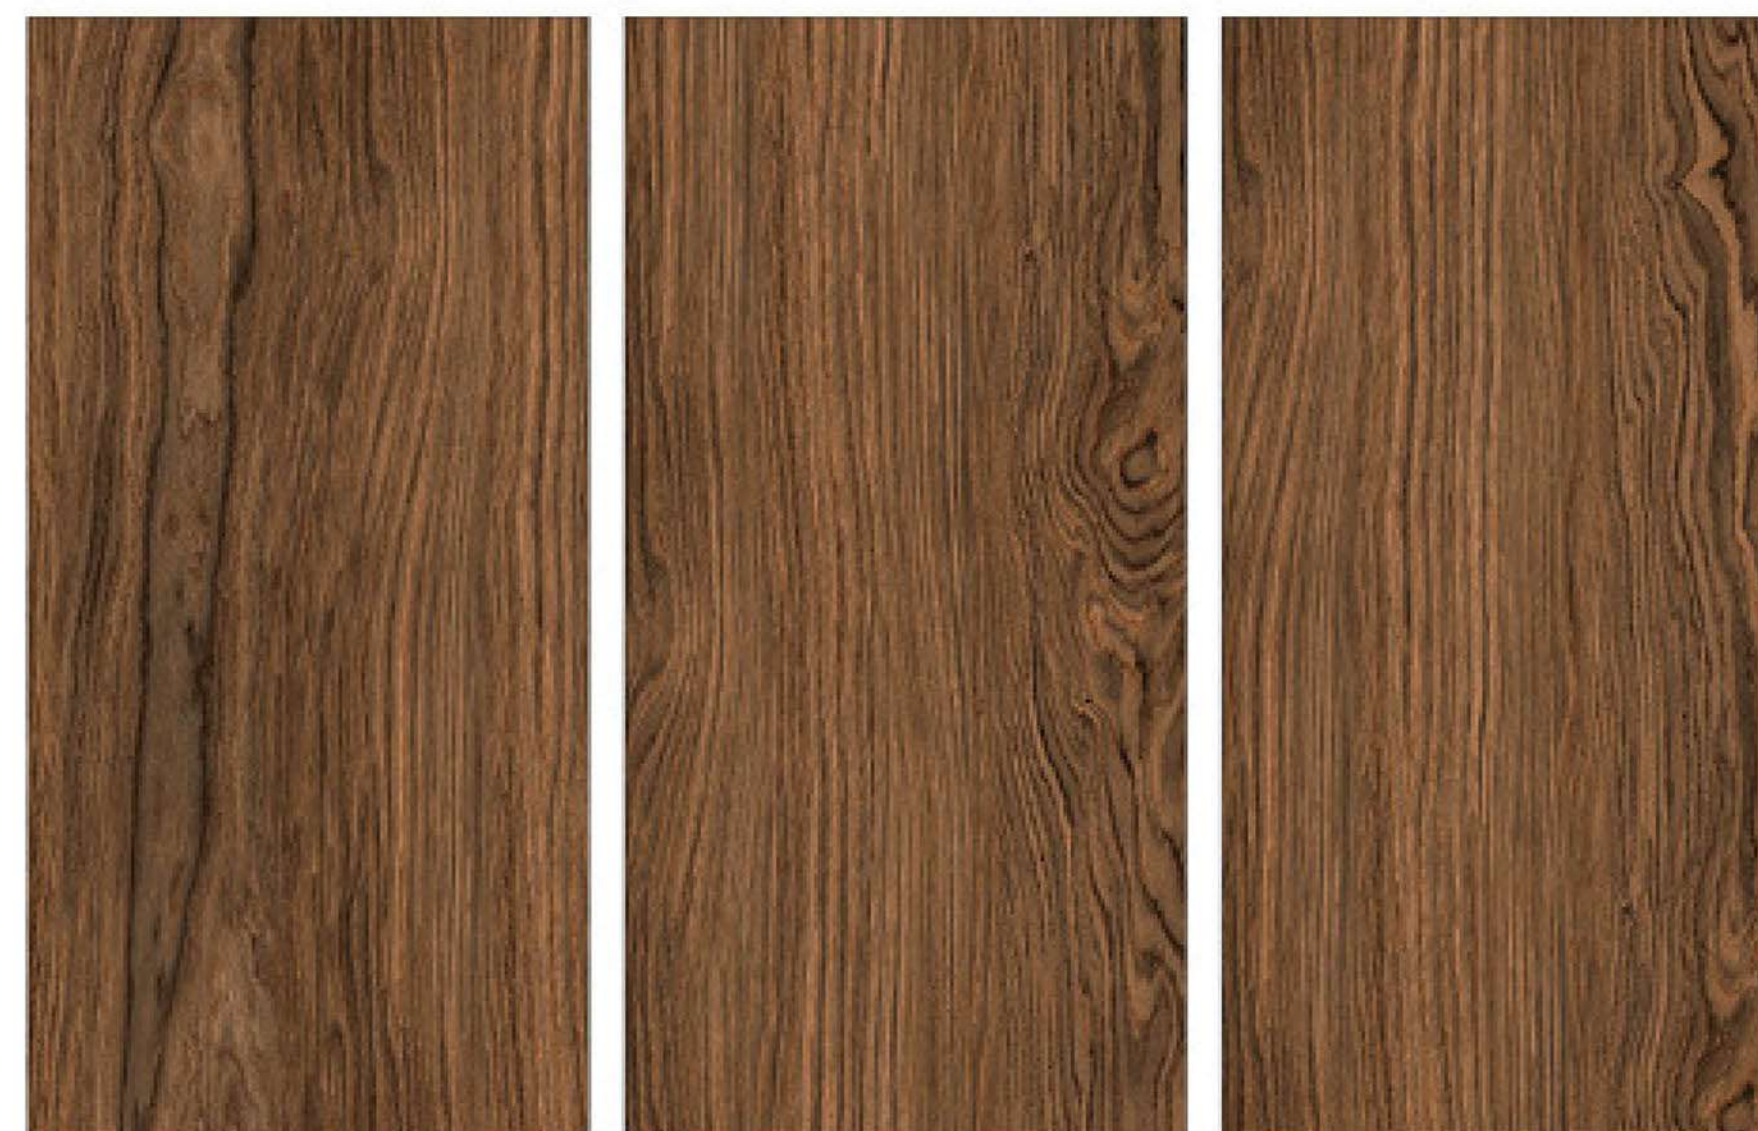

600x1200 MM
MATT FINISH

TOTAL FACES :4

WOOD ATELIER

600x1200 MM
MATT FINISH

TOTAL FACES :4

WOOD PLANK VINLY

600x1200 MM
MATT FINISH

TOTAL FACES :3