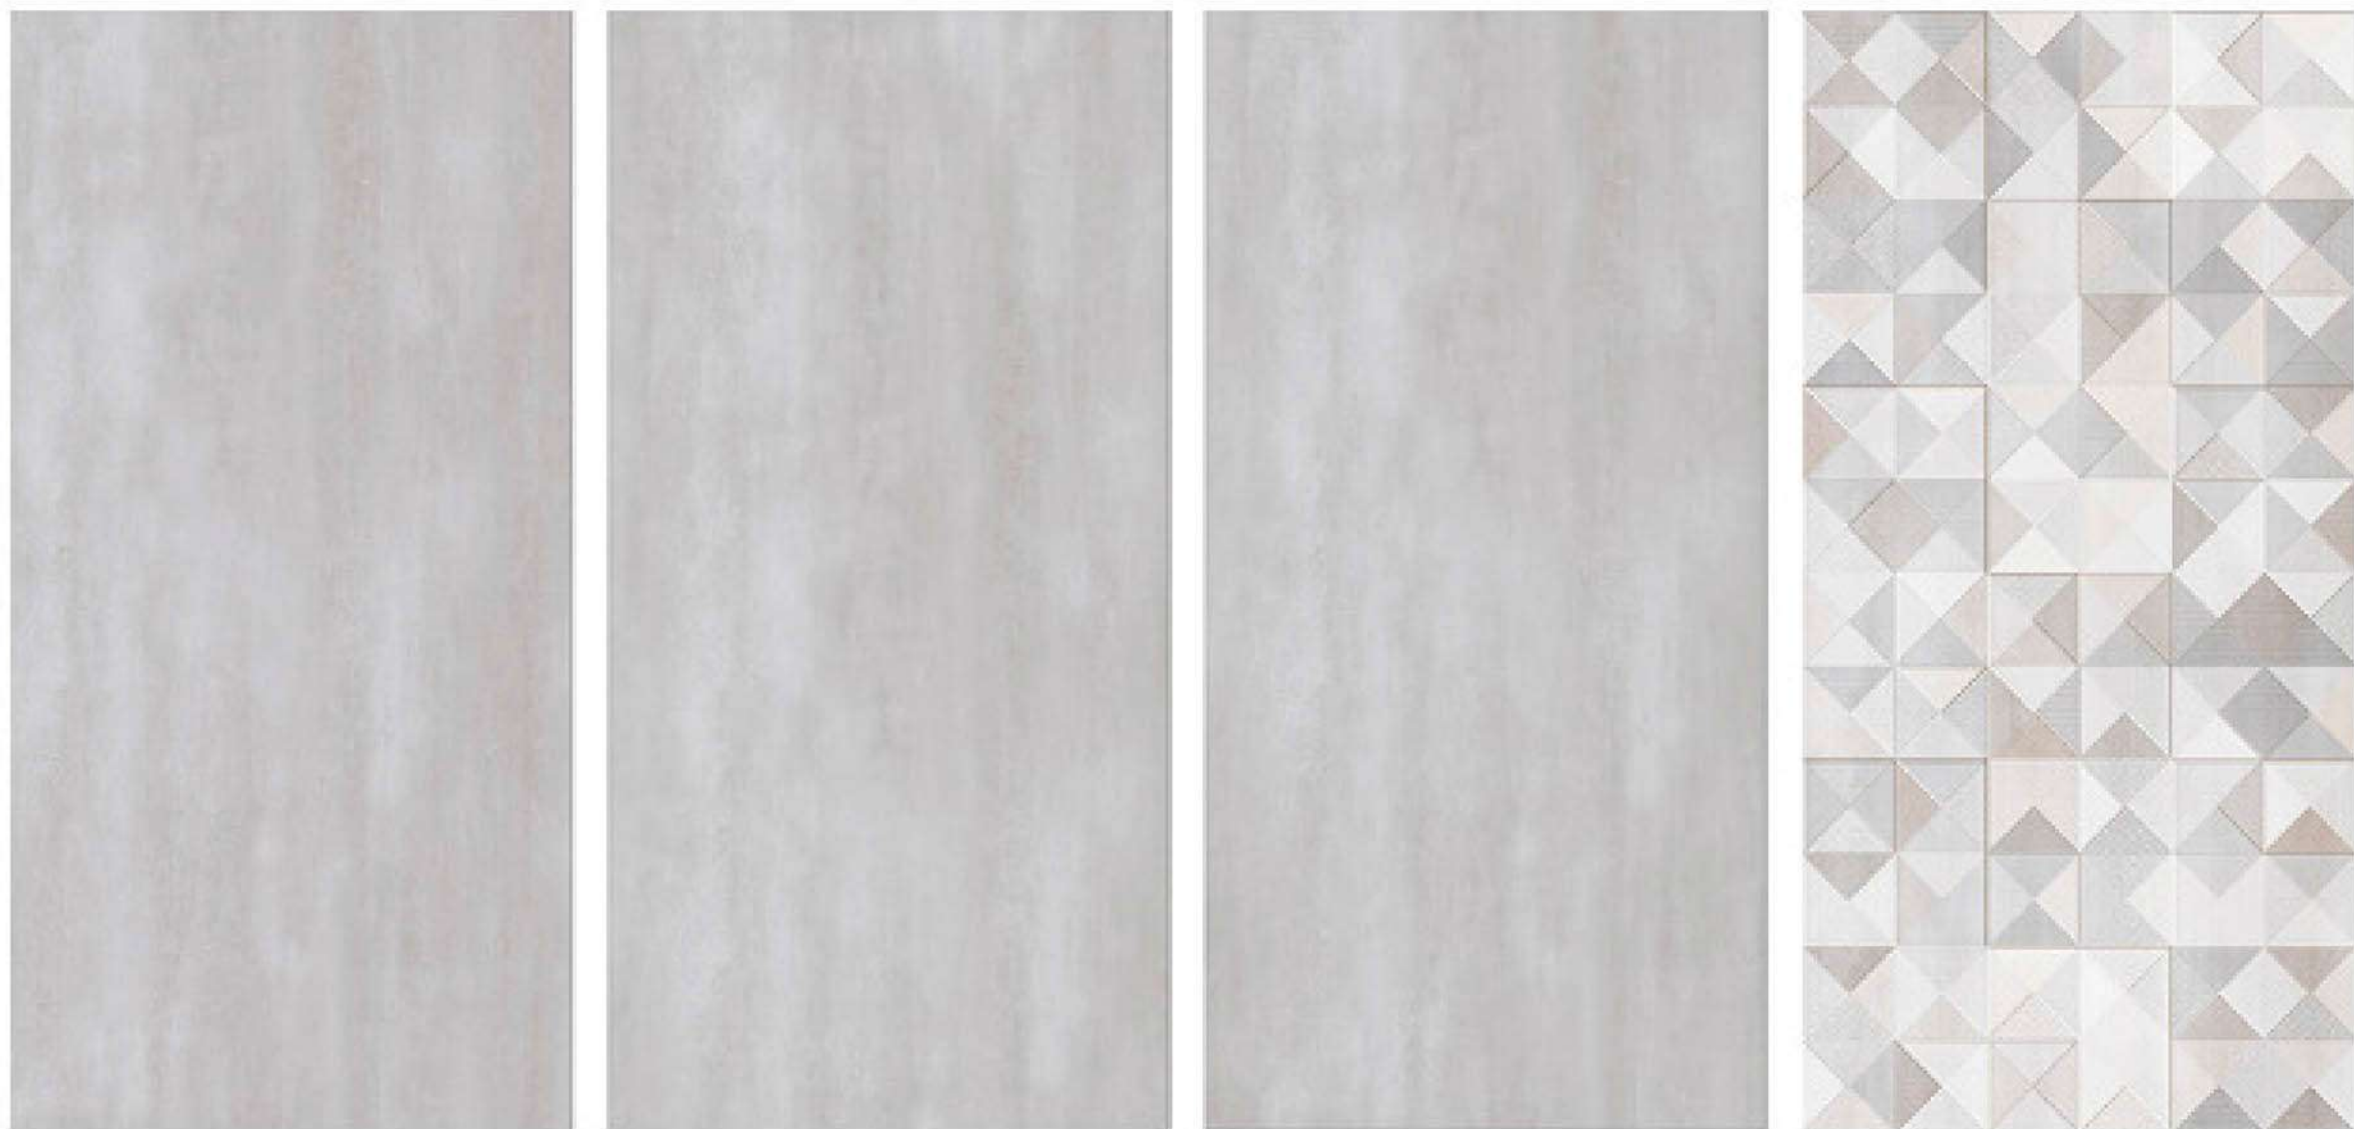

600x1200 MM
MATT FINISH

TOTAL FACES :2

BOTTICA LATTE

600x1200 MM
MATT FINISH

TOTAL FACES :3

BEOLA GREY

600x1200 MM
MATT FINISH

TOTAL FACES :4