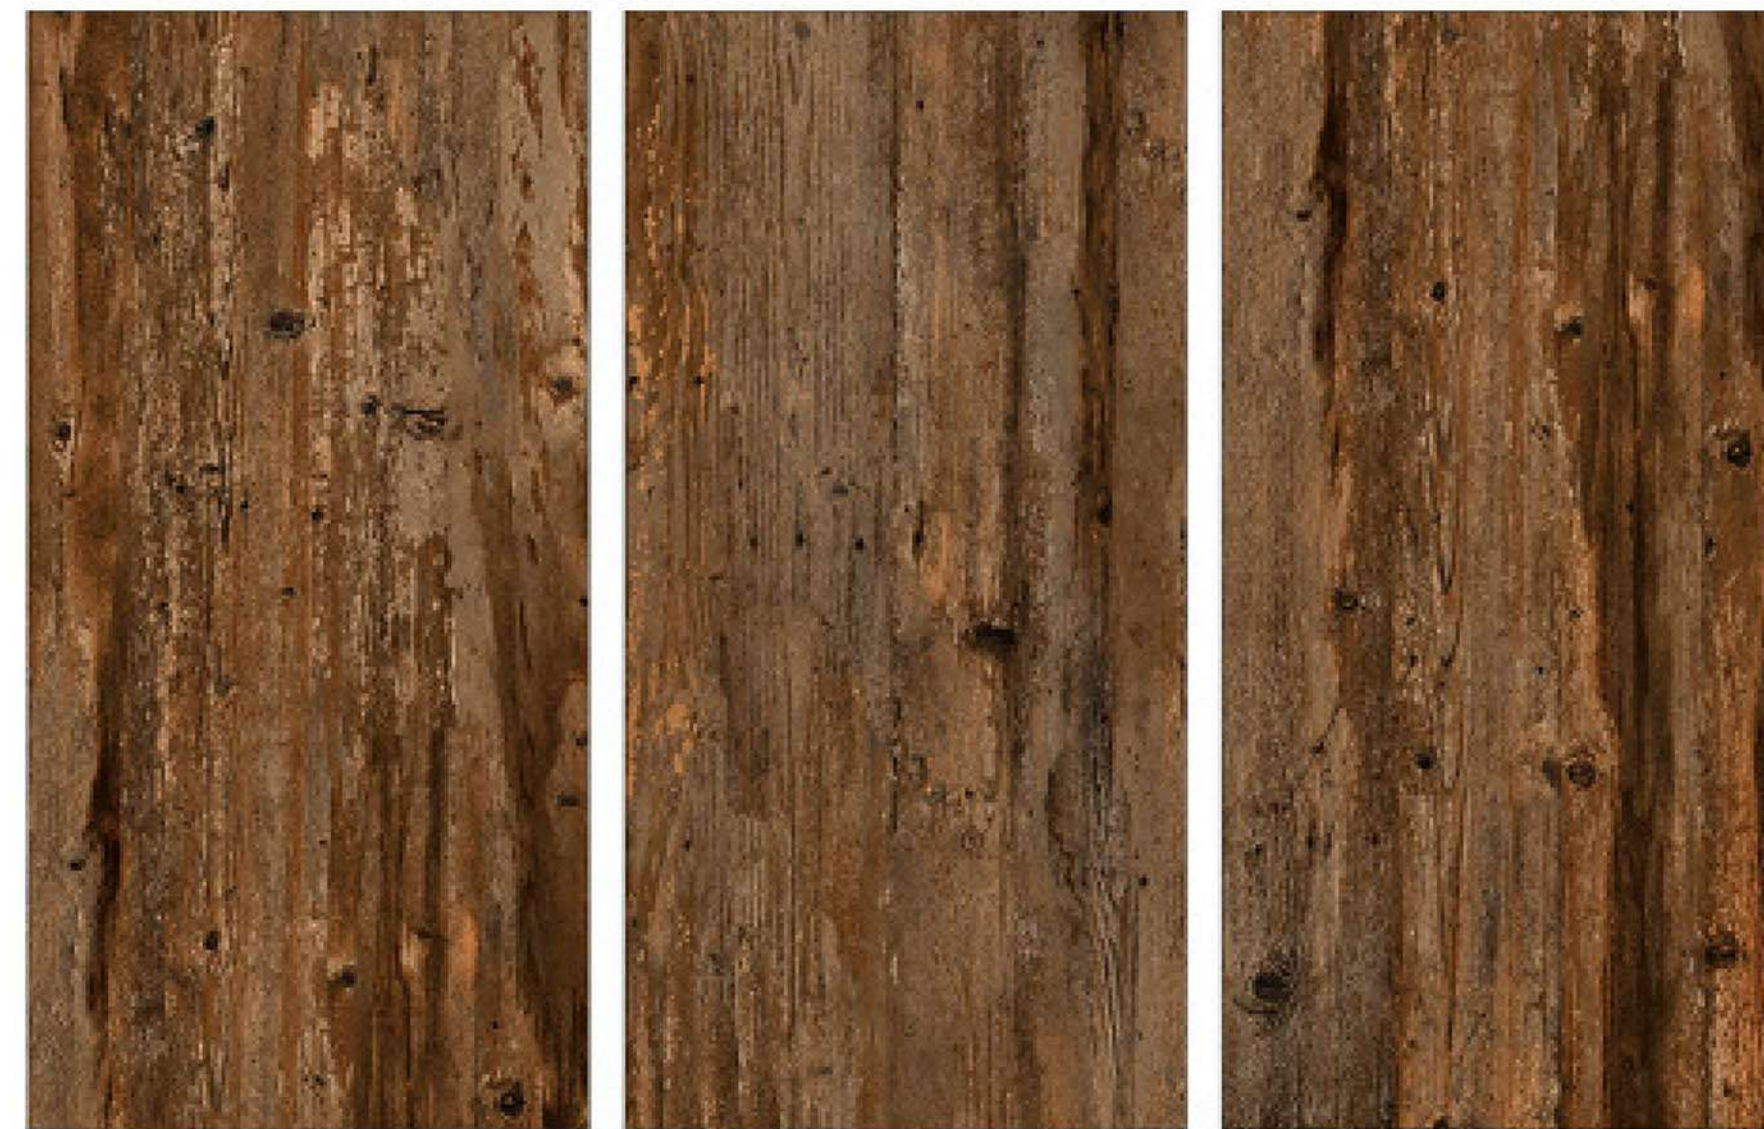

VABENE KERAMIK CHOCO

600x1200 MM
MATT FINISH

TOTAL FACES :4