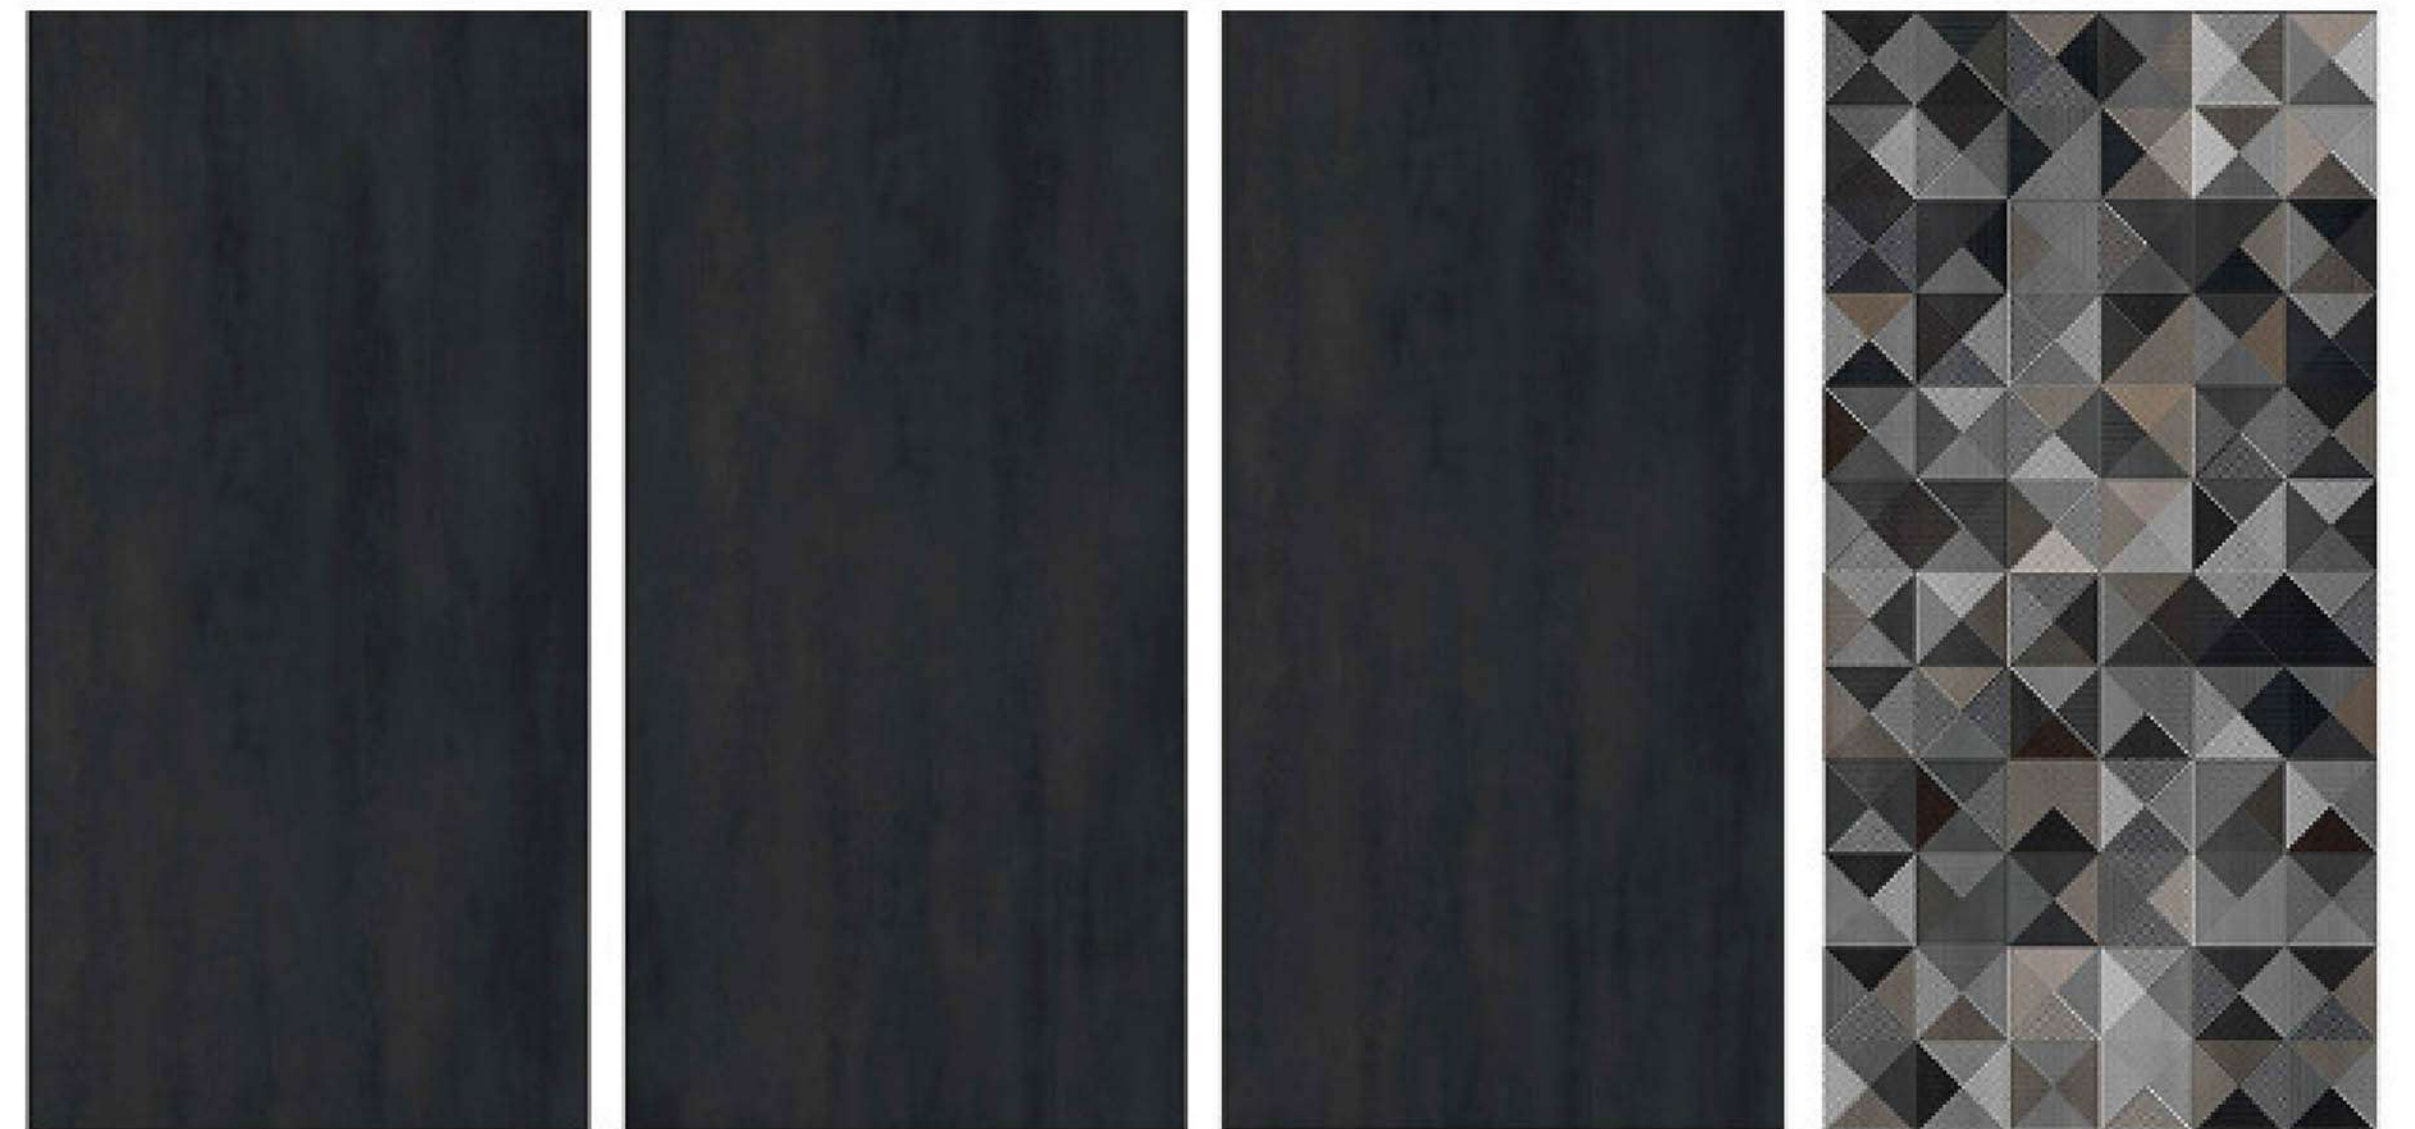

BEOLA GRIS

600x1200 MM
MATT FINISH

TOTAL FACES :4

BEOLA GRIS DECOR