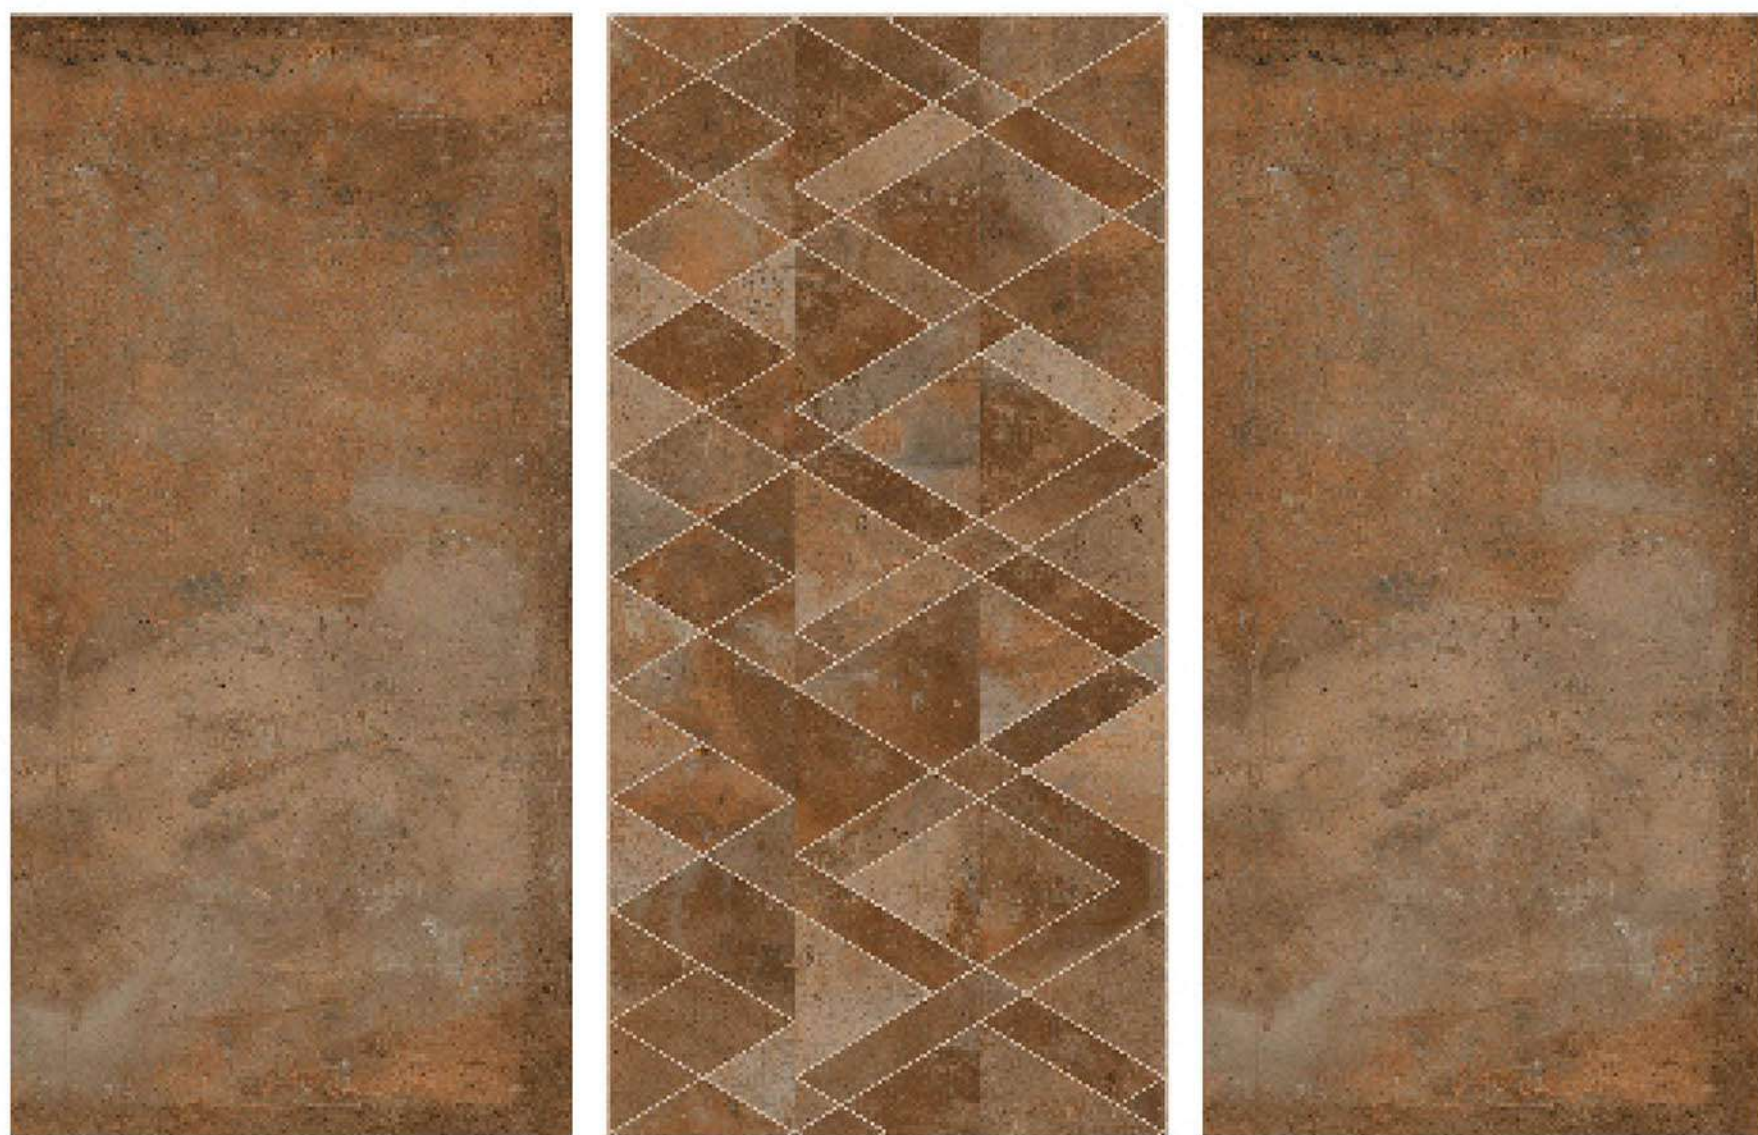

ARGOS BIANCO DECOR

ARGOS GREY DECOR

600x1200 MM
MATT FINISH

TOTAL FACES :4

ARGOS GREY DECOR

ARGOS BROWN

600x1200 MM
MATT FINISH

TOTAL FACES :1