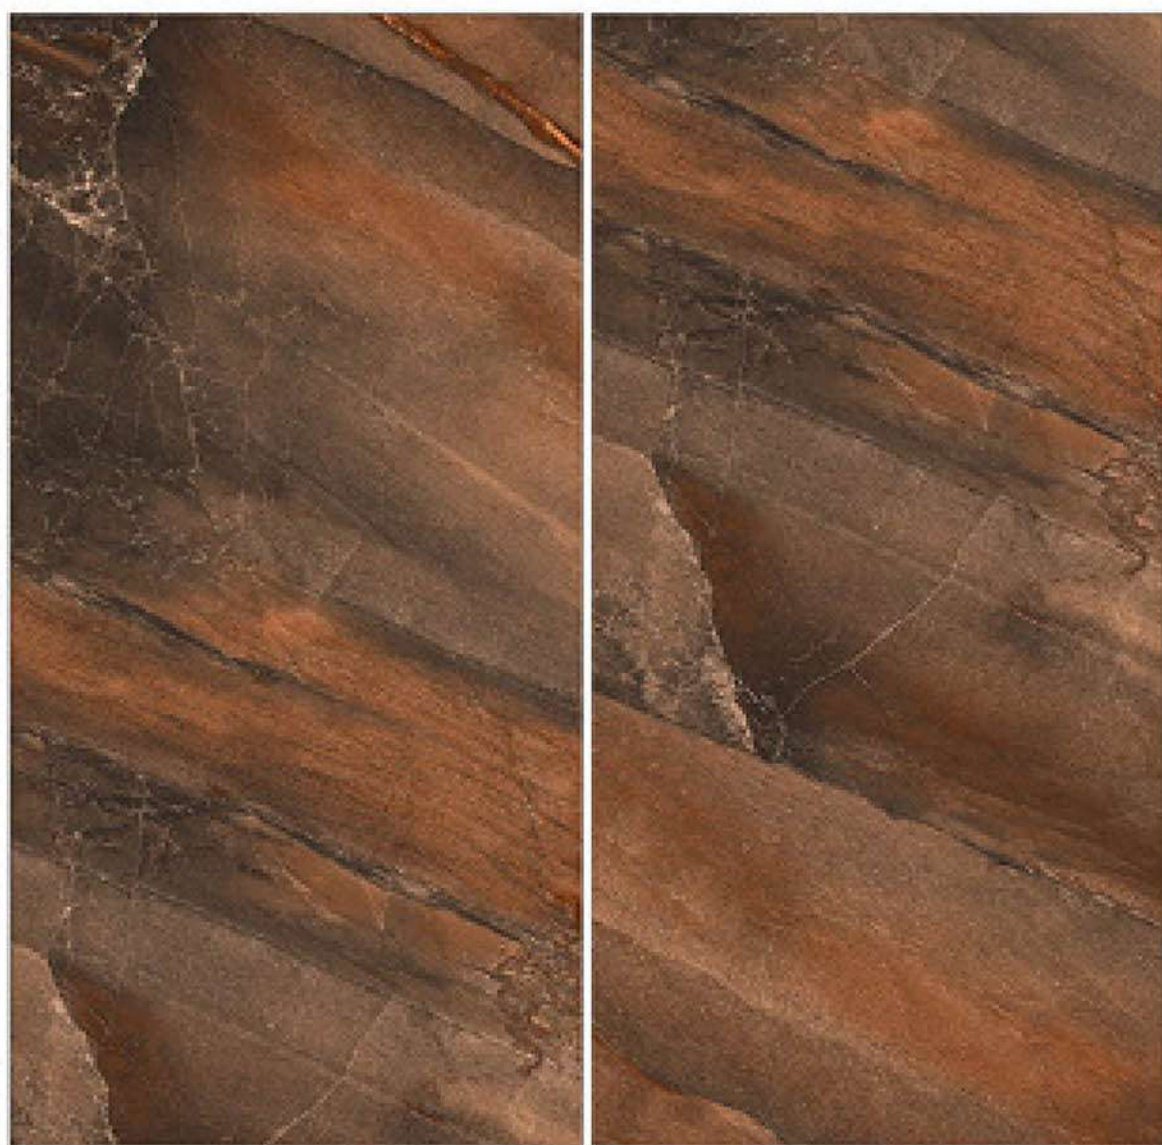

TOTAL FACES :4

URBAN DARK

600x1200 MM
MATT FINISH

TOTAL FACES :4

ARENA BROWN

600x1200 MM
MATT FINISH

TOTAL FACES :2

ARENA BEIGE