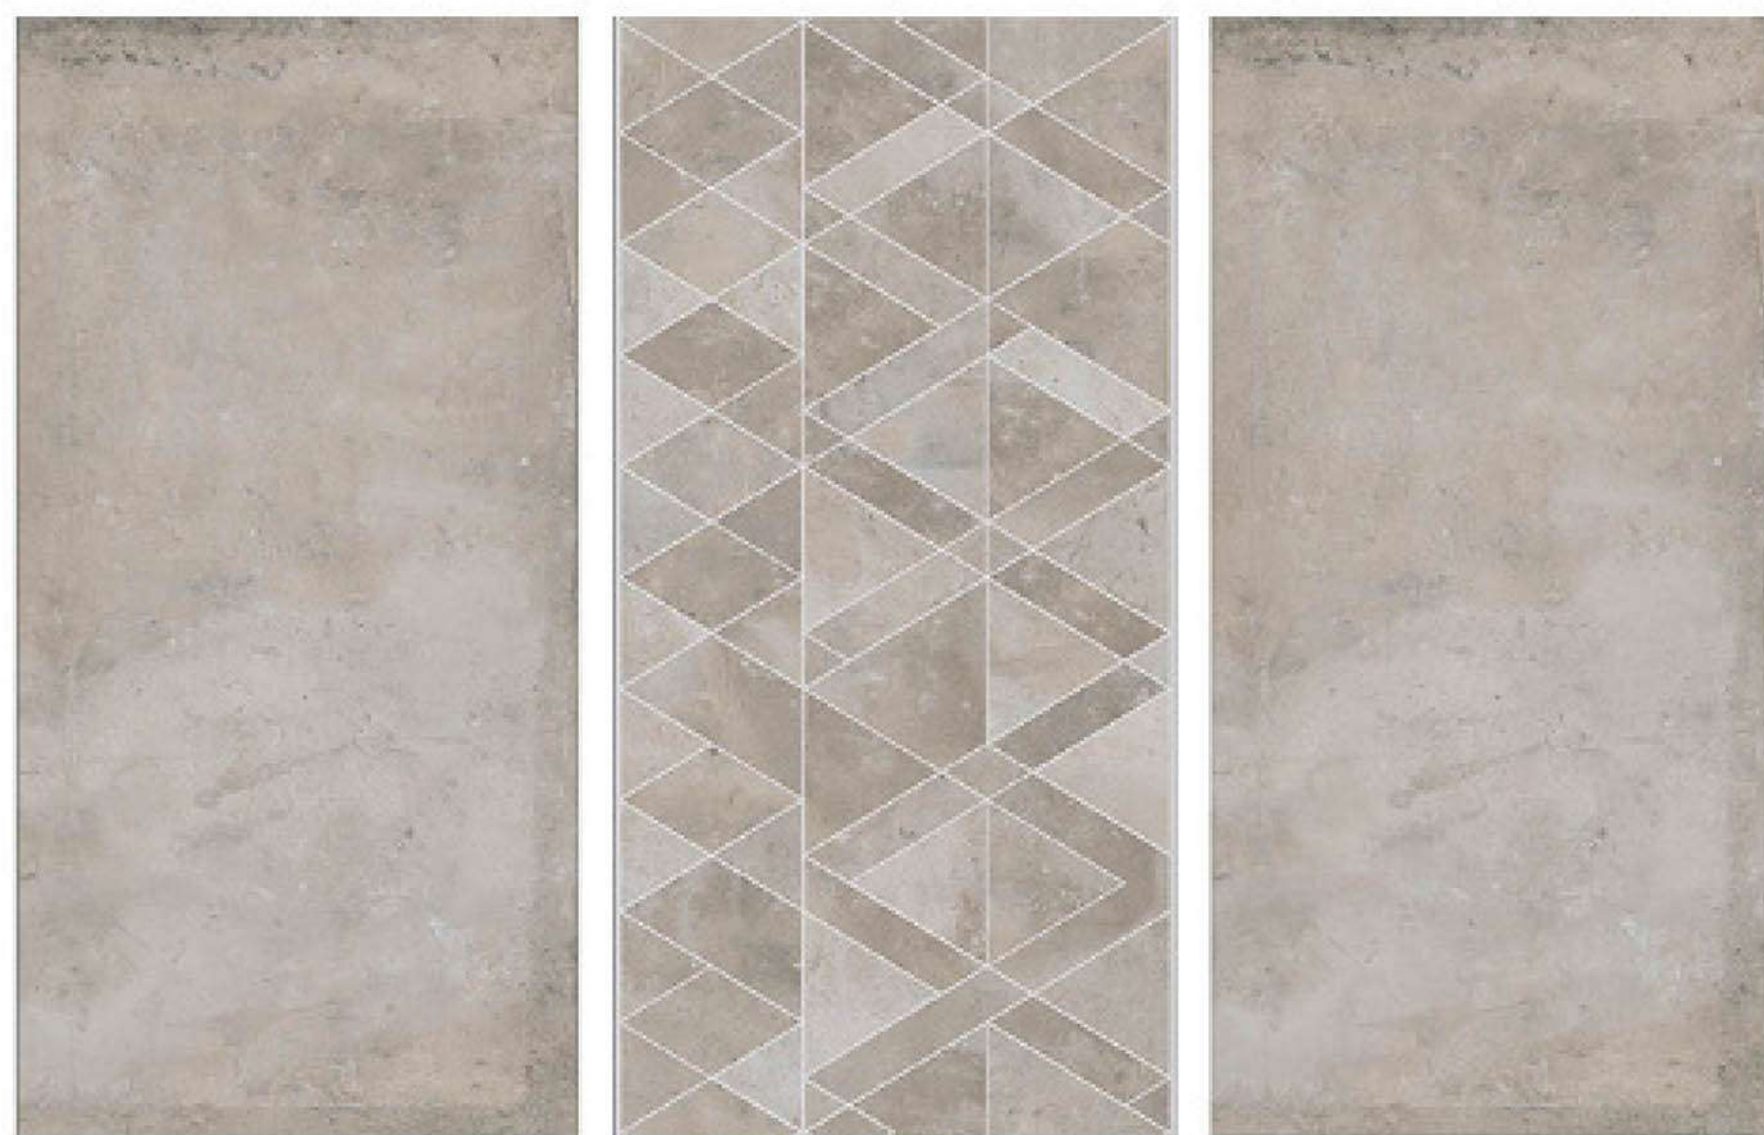

BEOLA GREY DECOR

BEOLA GRIS

600x1200 MM
MATT FINISH

TOTAL FACES :4

BEOLA GRIS DECOR

ARGOS BIANCO

600x1200 MM
MATT FINISH

TOTAL FACES :4