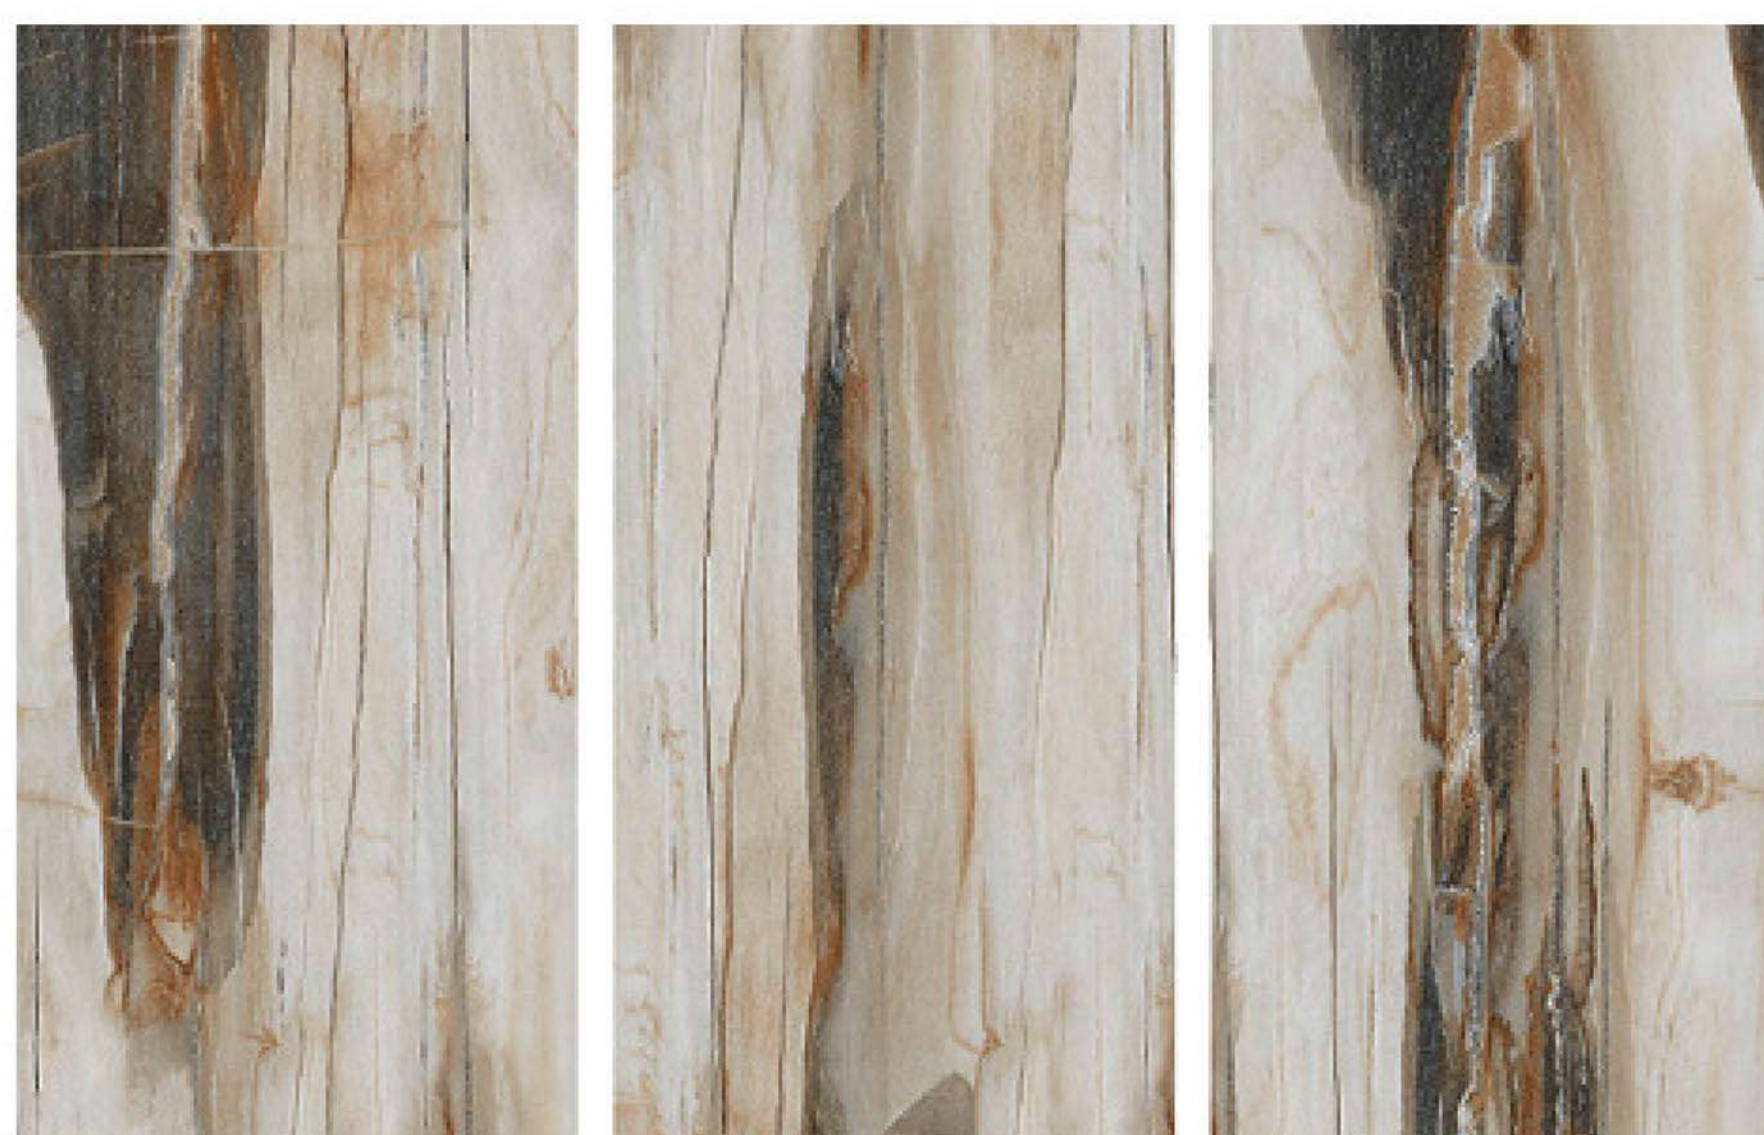

NEW

BURTON NATURAL

600x1200 MM
MATT FINISH

TOTAL FACES :5