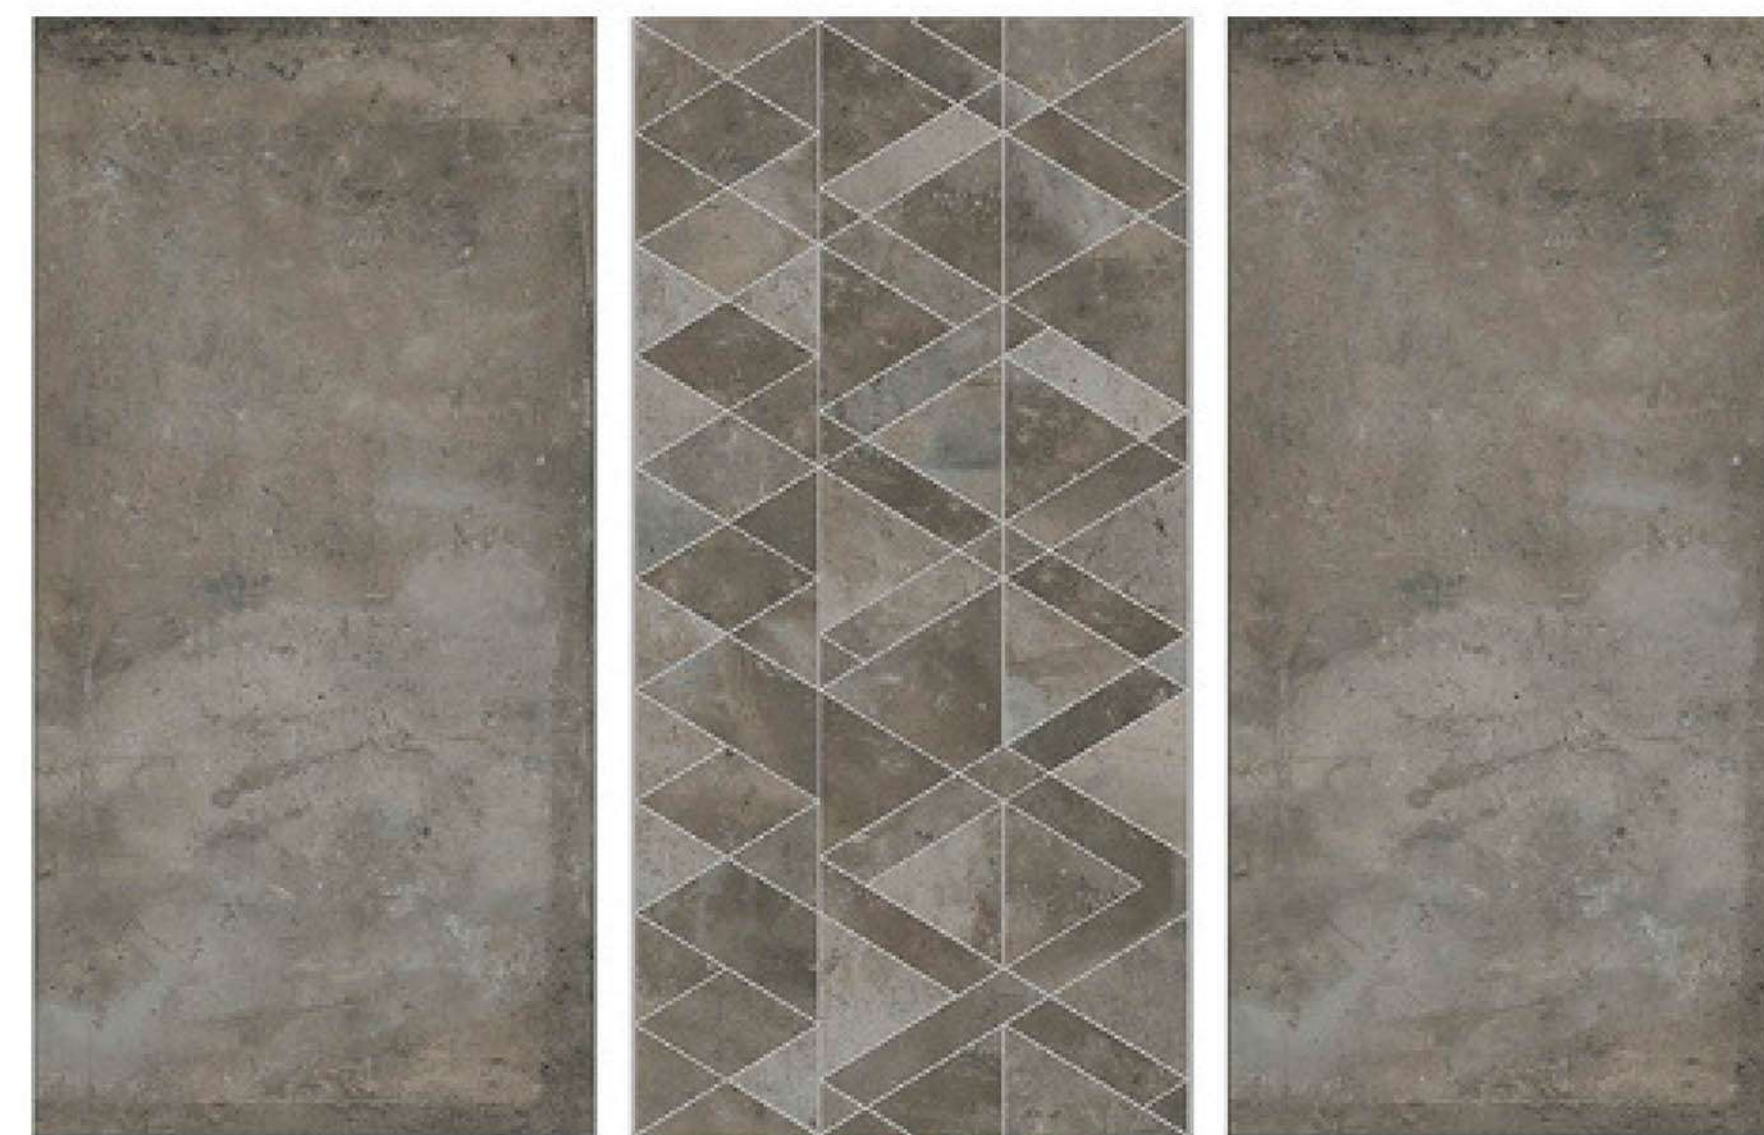

ARGOS GREY DECOR

600x1200 MM
MATT FINISH

TOTAL FACES :4

ARGOS GREY DECOR